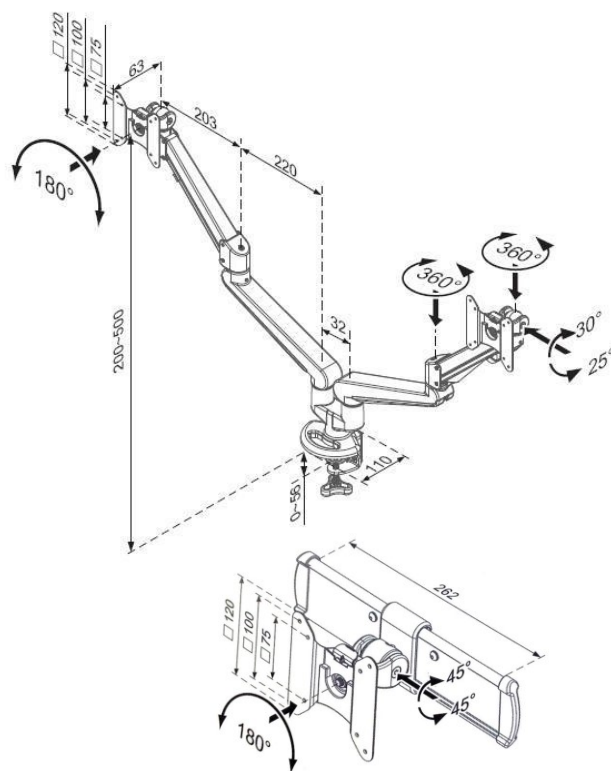

Ascend Dual Gas Arm with Adjuster and Baby-c Clamp

Product Specification

Product code	CMS3031C-ED & CMS2475 – WHITE
*Weight capacity	From 3 – 8kg per arm
**Maximum Screen Size	42"
Height adjustment range	200mm – 500mm from desktop
Max forward extension	486mm
Width adjuster	262mm
VESA	75mm & 100mm VESA compliant
Movement	Height adjustment, tilt, swivel, rotation and reach

*Capacity may be reduced if monitor size is greater than 26" or depth is greater than 5.5cm

**Subject to weight being within range & VESA 75 x 75mm or 100 x 100mm, please refer to our measurements / line drawings and check with screen manufacturers measurements including bezel

Additional Information

Baby-c clamp for 16mm to 30mm desktops

Integral cable management

2 screen gas assisted height adjustment

Lockable quick release VESA function

180° anti rotation feature

Over 90% of the aluminium alloy content is recycled